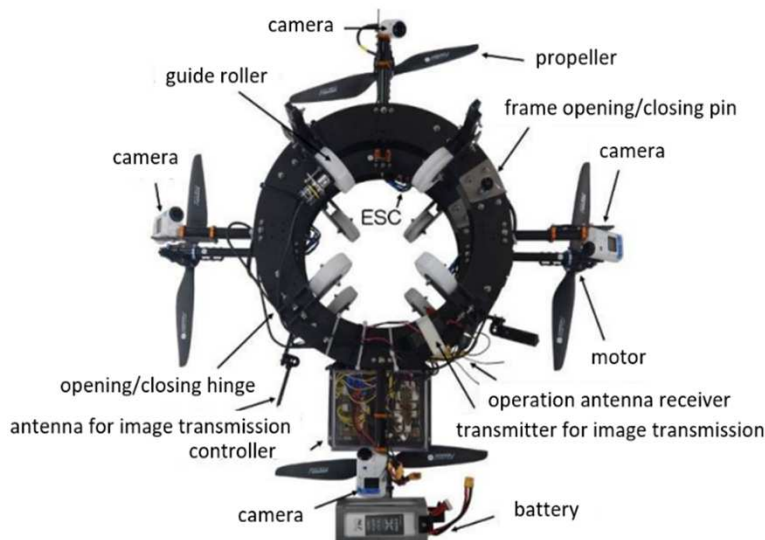

# Stay Cables Inspection Robot “VESPINAE”

## 技術概要

Advanced technology for the rapid, safe, and precise inspection of cables and image analysis, using a device with four propellers and video cameras.

Item	VESPINAE	conventional tech
Image		
Site works	10 cables/day	2-3 cables/day
Analysis	8 cables/day	Not required
Ratio	0.46	1.00
Traffic ban	Not required	Required
Working hours	Daytime work	Nighttime work (for traffic control)