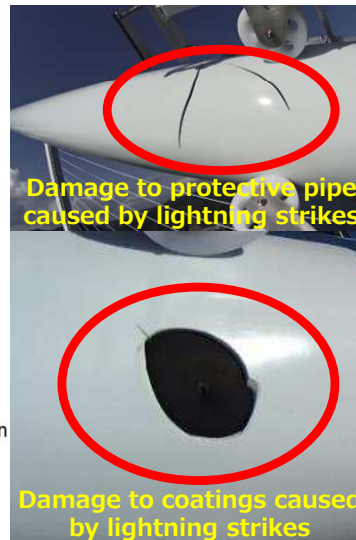

## 技術概要

Advanced technology for the rapid, safe, and precise inspection of cables and image analysis, using a device with four propellers and video cameras.

Item	VESPINAE	conventional tech
Image		
Site works	10 cables/day	2-3 cables/day
Analysis	8 cables/day	Not required
Ratio	0.46	1.00
Traffic ban	Not required	Required
Working hours	Daytime work	Nighttime work (for traffic control)